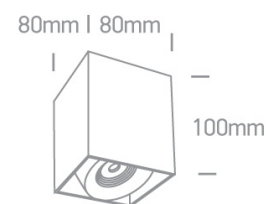

13 Wall & Ceiling LED>Adjustable COB Ceiling Lights

12108XA/W/W

Surface dimmable cylinder with COB LED.

Complete with 350mA constant current dimmable driver.

Complies with standard EN60598-1 and any other specific standards.

Downloads

Dimensions

Physical Specification

Item Group	13 Wall & Ceiling LED
Family	Adjustable COB Ceiling Lights
Order Code	12108XA/W/W
Colour	White
Material	Aluminium
Shape	Rectangular
Length	80mm
Width	80mm
Height	100mm
Surface Ceiling	Yes
Indoor	Yes
Adjustable	No

Illumination Data

Colour Temperature	3000K
Lumen Output	640lm
Light Efficiency	80lm/W
CRI	90
Beam Angle	36°
Illumination Diagram	

Packing Info

Box Weight	0.572kg
Pcs/Carton	36
Barcode	5291889064718
HS Code	9405413990