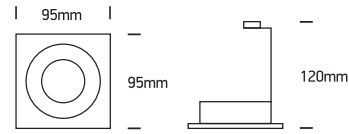

## 50105ALG

100-240V | MR16 | GU10 | 50W | IP20 | Aluminium

**one**  
LIGHT