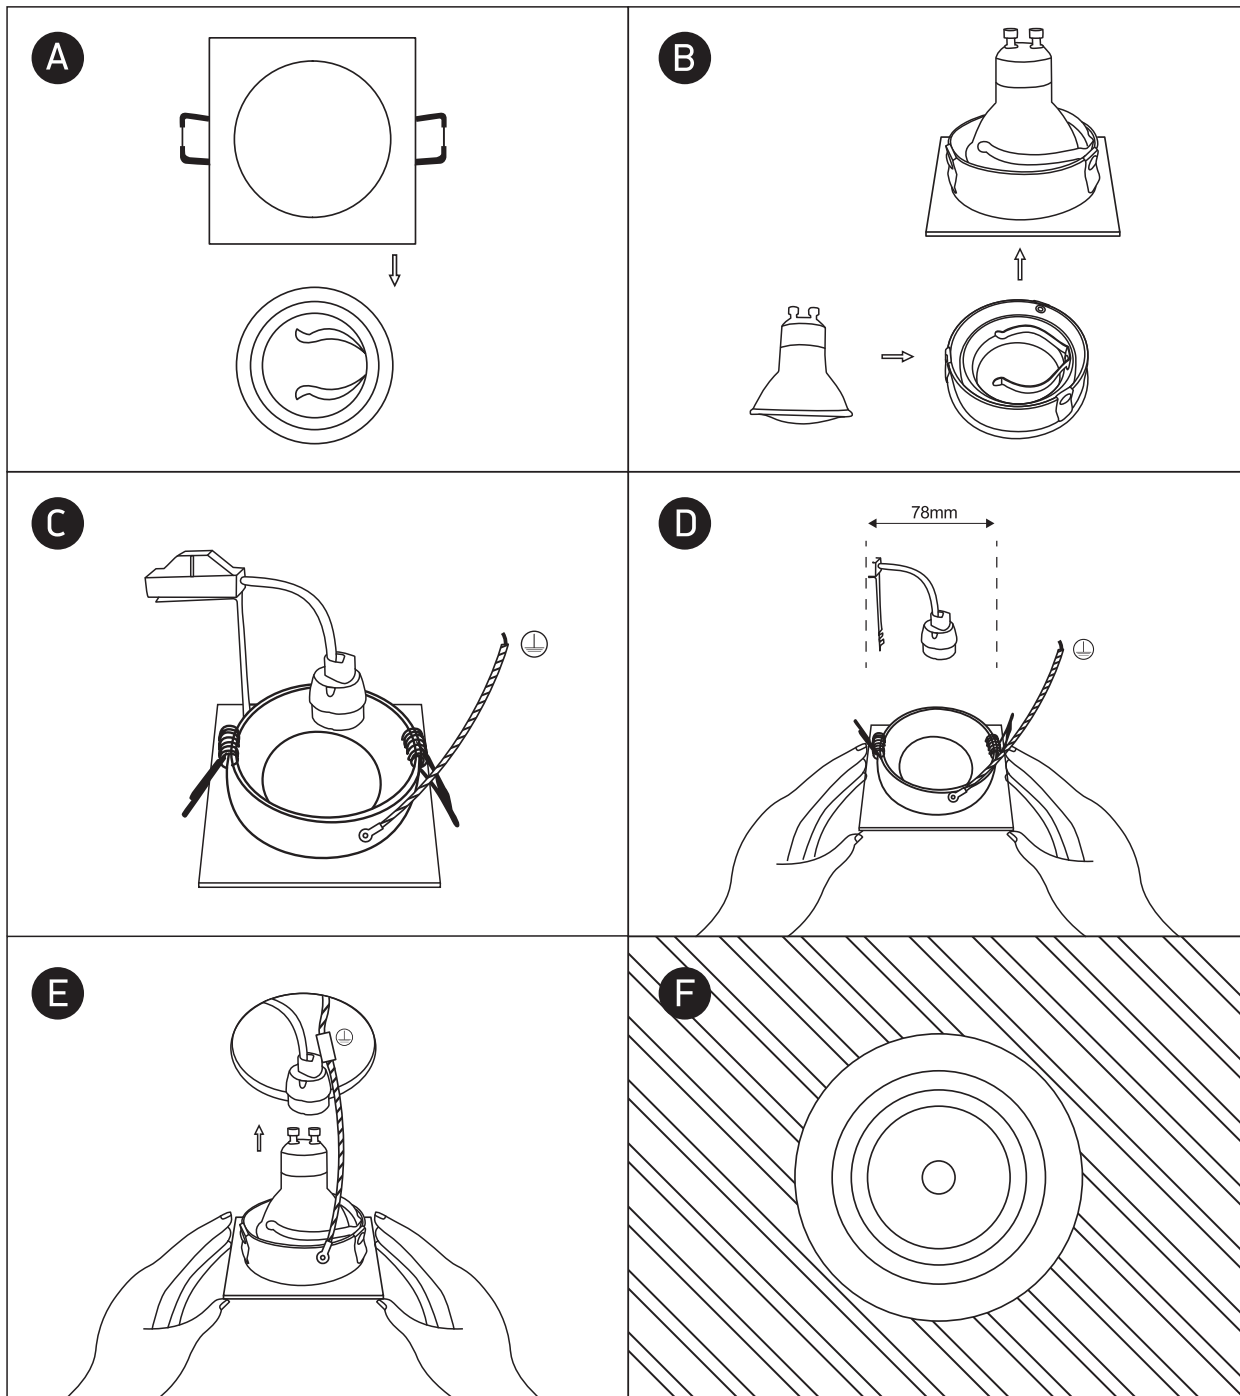

## 50105ALG

100-240V | MR16 | GU10 | 50W | IP20 | Aluminium

**one**  
LIGHT