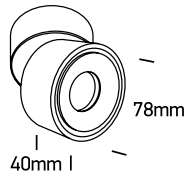

INSTALLATION MANUAL

12108LA

LED
BUILT IN

ADJUSTABLE

 90
CRI

CE ENEC UK CA
RoHS
COMPLIANT

one
LIGHT

230V | COB LED | 8W | IP20 | Aluminium | Adjustable
Complete with 700mA driver.