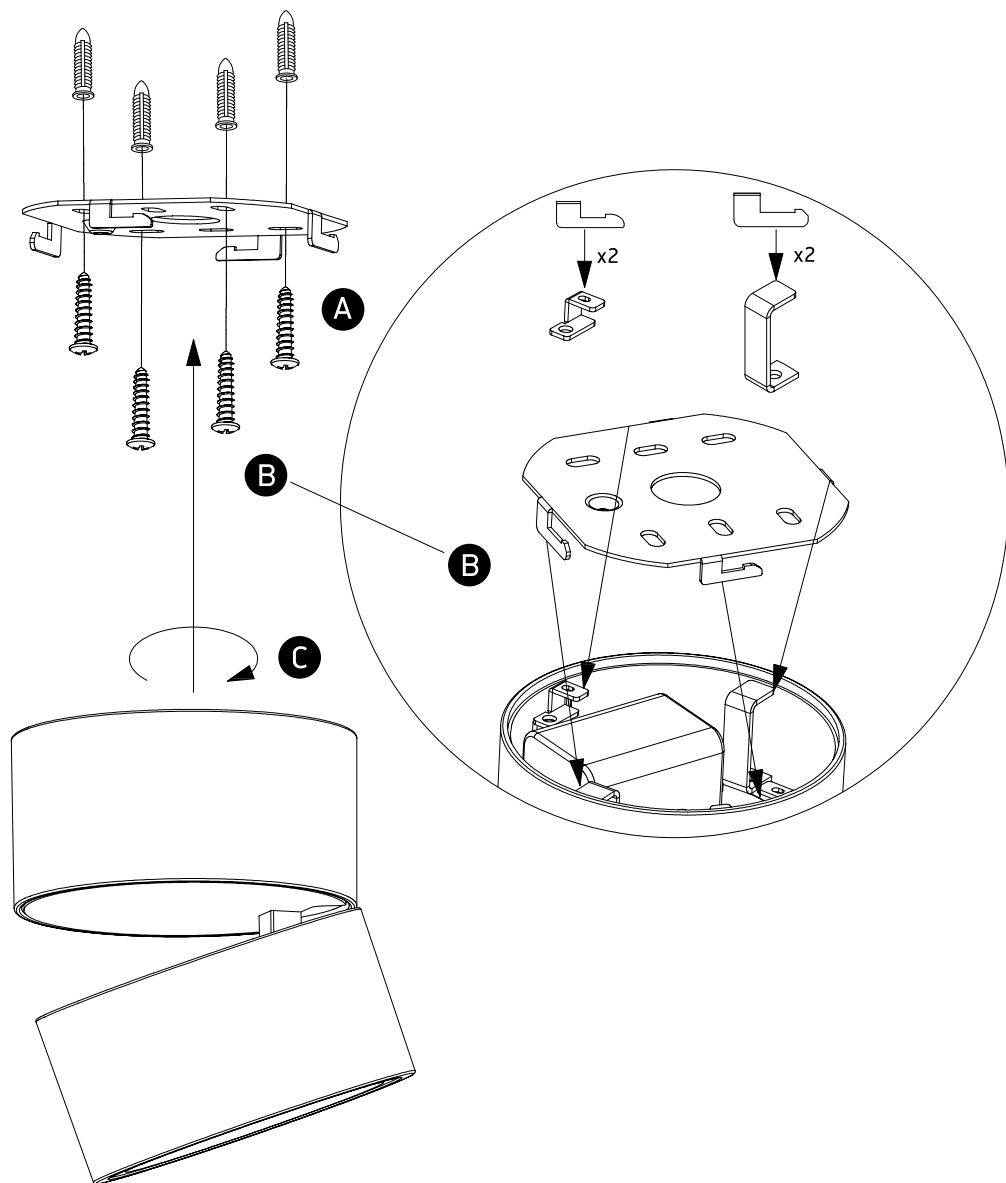

INSTALLATION MANUAL

12108LA

LED
BUILT IN

ADJUSTABLE

 90
CRI

CE ENEC UK CA
RoHS
COMPLIANT

one
LIGHT

230V | COB LED | 8W | IP20 | Aluminium | Adjustable
Complete with 700mA driver.

Warnings:

1. Make sure that the product is installed properly before connecting to electricity.
2. Do not cover the fitting.
3. Maintenance and installation should only be carried out by a professional electrician.