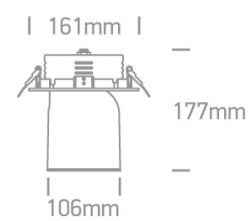

07 Downlights Adjustable LED>The COB Recessed Range Die cast

11135L/W/W

35W Recessed COB LED downlight, IP20. Ideal for shops.

Supplied with non-dimmable LED driver.

Complies with standard EN60598-1 and any other specific standards.

Downloads

Dimensions

Gallery

Physical Specification

Item Group

07 Downlights Adjustable LED

Family

The COB Recessed Range Die cast

Height

177mm

| | |
|----------------------|--------------|
| Cutout Hole Diameter | 145mm |
| Recessed Ceiling | Yes |
| Depth Required | 110mm |
| Indoor | Yes |
| Adjustable | 2 Directions |

Electrical Characteristics

Packing Info

| | |
|------------|---------------|
| Box Length | 16,5cm |
| Box Width | 16,5cm |
| Box Height | 23cm |
| Box Weight | 1,5kg |
| Pcs/Carton | 18 |
| Barcode | 5291889043492 |

Certification & Warranty