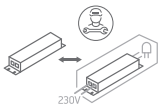

INSTALLATION MANUAL

50006B

ecolight

90
CRI

230V | COB LED | 40W | IP20 | Die cast
Complete with 1000mA driver.

54mm

47mm

one
LIGHT