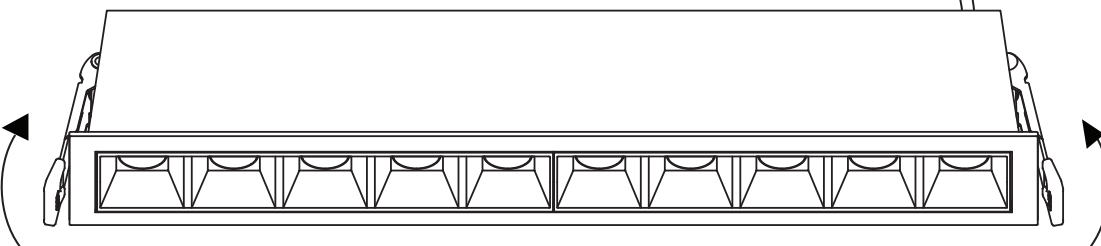

INSTALLATION MANUAL

50006B

ecolight

90
CRI

230V | COB LED | 40W | IP20 | Die cast
Complete with 1000mA driver.

54mm

47mm

one
LIGHT

A

B

C

Warnings:

1. Make sure that the product is installed properly before connecting to electricity.
2. Do not cover the fitting.
3. Maintenance and installation should only be carried out by a professional electrician.