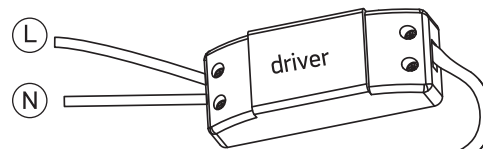

INSTALLATION MANUAL

50006B

ecolight

90
CRI

230V | COB LED | 40W | IP20 | Die cast
Complete with 1000mA driver.

54mm

47mm

one
LIGHT

A

B

C

Warnings:

1. Make sure that the product is installed properly before connecting to electricity.
2. Do not cover the fitting.
3. Maintenance and installation should only be carried out by a professional electrician.