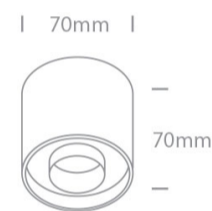

13 Wall & Ceiling LED>Dark Light Cylinders Tubes

12108D/B/W

8W COB LED Cylinder CRI 90 with exchangeable reflectors .

Reflector must be order separately.
Complete with non-dimmable LED driver.

Complies with standard EN60598-1 and any other specific standards.

Downloads

Dimensions

Must be ordered separately

050206/B

050206/BS

050206/W

Physical Specification

Item Group

Aluminium

Shape

Circular

| | |
|-----------------|------|
| Height | 70mm |
| Diameter | 70mm |
| Surface Ceiling | Yes |
| Indoor | Yes |
| Adjustable | No |

Electrical Characteristics

| | |
|------------------|---|
| Gear | Built In |
| Fitting + Driver | |
| Input Voltage | 220-240V |
| 50 Hz | Yes |
| 60 Hz | Yes |
| Safety Class |  |
| Power(Watts) | 8W |
| IP Rating | IP20 |
| Light Source | LED built in |
| Dimmable | No |
| F Mark |  |

Packing Info

| | |
|------------|---------------|
| Box Length | 8cm |
| Box Width | 8cm |
| Box Height | 8,5cm |
| Box Weight | 0.240kg |
| Pcs/Carton | 50 |
| Barcode | 5291889069584 |

Certification & Warranty