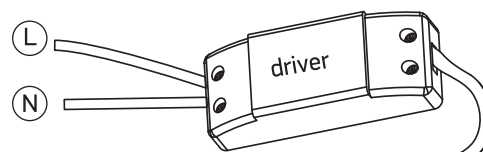

INSTALLATION MANUAL

50006B

ecolight

90
CRI

230V | COB LED | 40W | IP20 | Die cast
Complete with 1000mA driver.

54mm

47mm

one
LIGHT

A

B

C

Warnings:

1. Make sure that the product is installed properly before connecting to electricity.
2. Do not cover the fitting.
3. Maintenance and installation should only be carried out by a professional electrician.