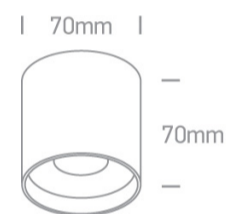

## Dimensions

## Physical Specification

Item Group	13 Wall & Ceiling LED
Family	LED Fashion Cylinders
Order Code	12108C/W/W
Colour	White
Material	Die Cast
Shape	Circular
Height	70mm
Diameter	70mm
Surface Ceiling	Yes
Indoor	Yes
Adjustable	No

#### Illumination Data

Colour Temperature	3000K
Lumen Output	520lm
Light Efficiency	65lm/W
CRI	90
Beam Angle	38°
Illumination Diagram	

#### Packing Info

Box Length	7,5cm
Box Width	7,5cm
Box Height	7,5cm
Box Weight	0.298kg
Pcs/Carton	50
Barcode	5291889059363
HS Code	9405413990

Certification & Warranty

Warranty

3 Years

Weee Directive

Yes

switch to  
**one light!**