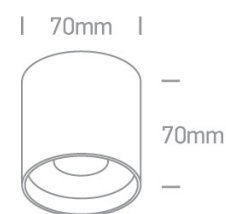

13 Wall & Ceiling LED > LED Fashion Cylinders

12108C/B/W

8W COB LED Cylinder ideal for residential and commercial illumination.

Complete with non-dimmable LED driver.

Complies with standard EN60598-1 and any other specific standards.

Downloads

Dimensions

Physical Specification

Item Group	13 Wall & Ceiling LED
Family	LED Fashion Cylinders
Order Code	12108C/B/W
Colour	Black
Material	Die Cast
Shape	Circular
Height	70mm
Diameter	70mm
Surface Ceiling	Yes
Indoor	Yes
Adjustable	No

Illumination Data

Colour Temperature	3000K
Lumen Output	520lm
Light Efficiency	65lm/W
CRI	90
Beam Angle	38°
Illumination Diagram	

Packing Info

Box Length	7,5cm
Box Width	7,5cm
Box Height	7,5cm
Box Weight	0.298kg
Pcs/Carton	50
Barcode	5291889059356
HS Code	9405413990