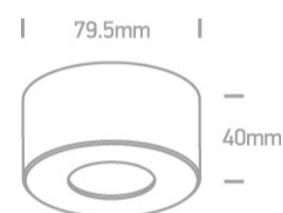

13 Wall & Ceiling LED>LED Fashion Cylinders

12107V/W/W

7W Aluminium LED Cylinder, IP20.

AC LED

Complies with standard EN60598-1 and any other specific standards.

Downloads

Dimensions

Physical Specification

Item Group	13 Wall & Ceiling LED
Family	LED Fashion Cylinders
Order Code	12107V/W/W
Colour	White
Material	Aluminium
Shape	Circular
Height	40mm
Diameter	79,5mm
Surface Ceiling	Yes
Indoor	Yes

Electrical Characteristics

Box Length

9,5cm

Box Width

9,5cm

Box Height

5cm

Box Weight

0.250kg