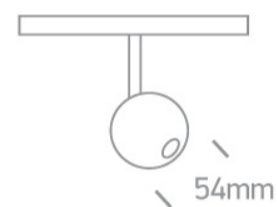

New 2022 Edition 2>Tracks & Magnetic

42134/B/W

Track spot for magnetic track, ideal for shops and showrooms.

Complies with standard EN60598-1 and any other specific standards.

Downloads

Dimensions

Gallery

Related items

42001/B

42002/B

Physical Specification

Item Group

New 2022 Edition 2

Family

Tracks & Magnetic

Order Code	42134/B/W
Colour	Black
Material	Aluminium
Shape	Circular
Height	80mm
Diameter	54mm
Surface Wall	Yes
Track mounted	Yes
Indoor	Yes
Adjustable	2 Directions