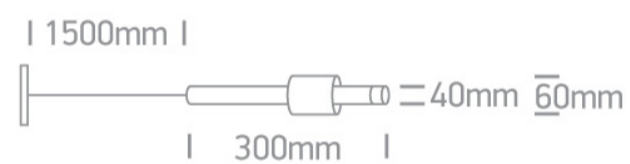

New 2022 Edition 2>Tracks & Magnetic

42132/B/W

Pendant light for magnetic track.

Complies with standard EN60598-1 and any other specific standards.

Downloads

Dimensions

Gallery

Related items

42001/B

42002/B

Physical Specification

Item Group

New 2022 Edition 2

Family

Tracks & Magnetic

Order Code	42132/B/W
Colour	Black
Material	Aluminium
Shape	Circular
Height	300mm
Diameter	60mm
Track mounted	Yes
Indoor	Yes

Electrical Characteristics

Fitting

Input Type	Constant Voltage
Input Voltage	48V DC
Safety Class	
Power(Watts)	7W
IP Rating	IP20
Light Source	LED built in
LED Type	COB
LED Brand	Cree
LED Number	1

Illumination Data

Colour Temperature	3000K
Lumen Output	490lm
Light Efficiency	70lm/W
CRI	90
Beam Angle	10°/38°
Illumination Diagram	
Dark Light	Yes

Packing Info

Pcs/Carton	30
Barcode	5291889072270
HS Code	9405409900

Certification & Warranty