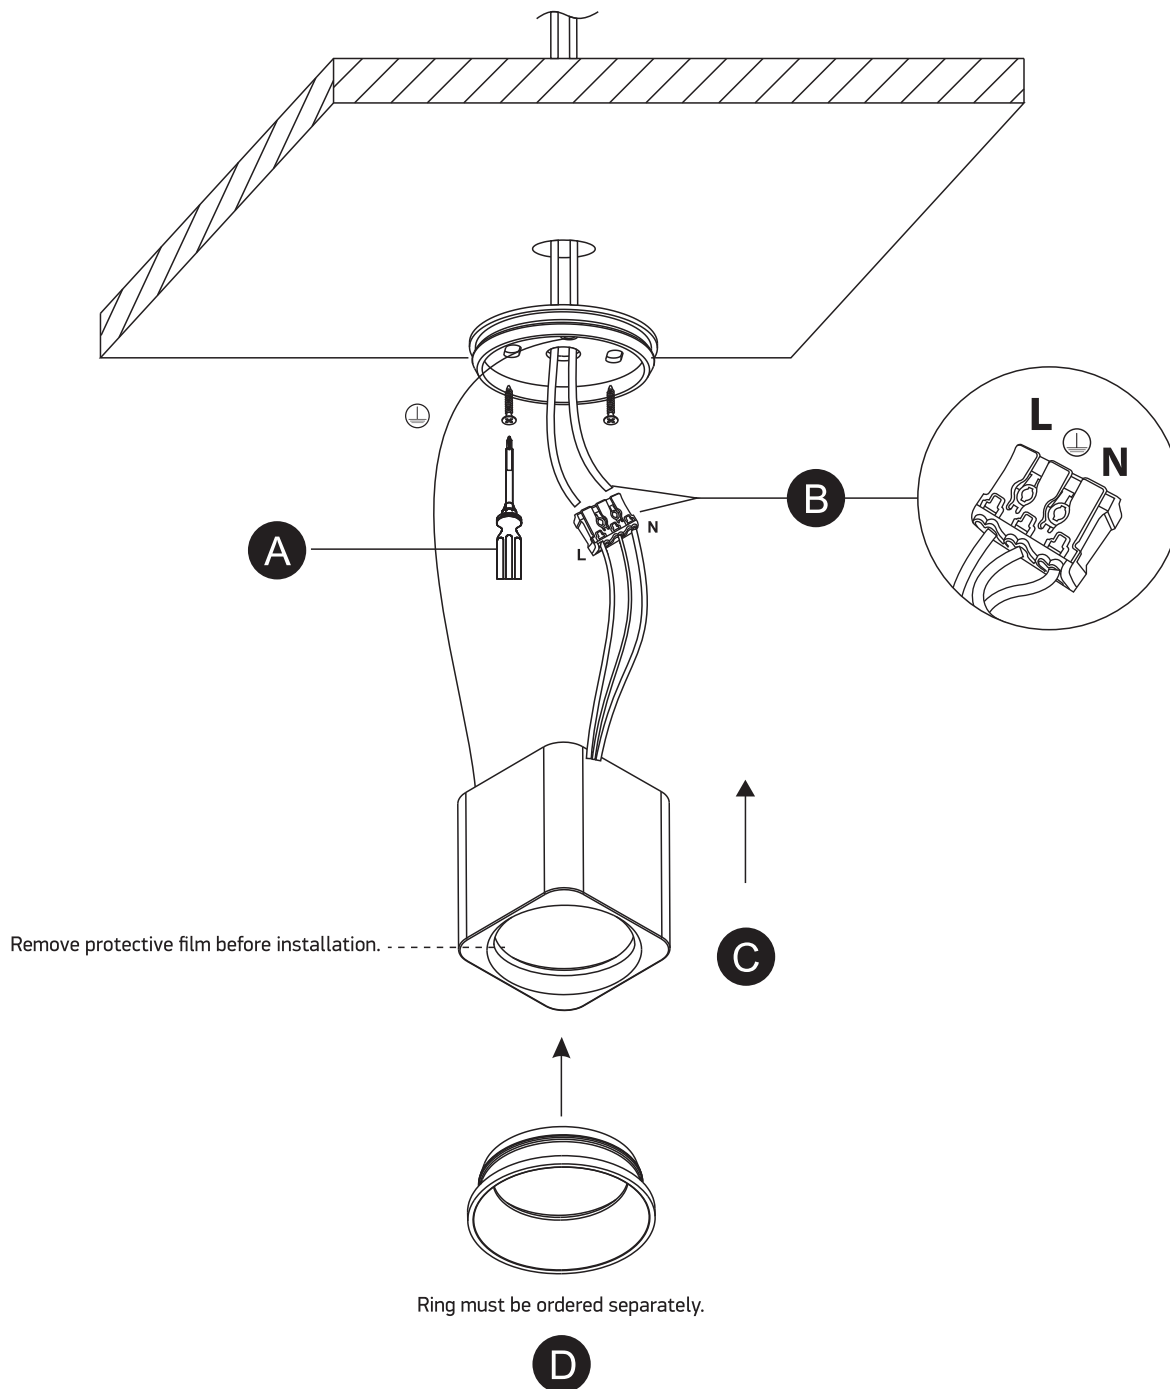

## 12107KA

**ecolight**

**80  
CRI**

60mm | 60mm

**one**  
LIGHT

230V | COB LED | 7W | IP20 | Dimmable | Aluminium

Ring must be ordered separately.  
AC LED.