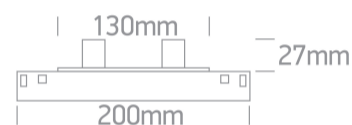

Dimensions