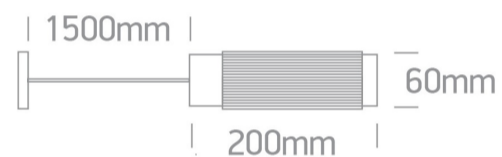

Dimensions