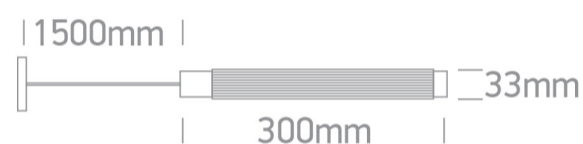

Downloads

Dimensions