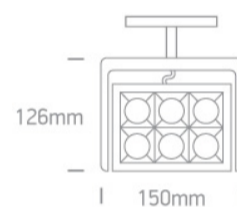

10 Tracks & Magnetic > Magnetic Shop Track Lights

42118/B/W

Track spot for magnetic track, ideal for shops and showrooms.

Complies with standard EN60598-1 and any other specific standards.

Downloads

Dimensions

10 Tracks & Magnetic

Family

Magnetic Shop Track Lights

Order Code	42118/B/W
Colour	Black
Material	Aluminium
Shape	Rectangular
Length	150mm
Width	126mm
Height	39mm
Track mounted	Yes
Indoor	Yes
Adjustable	2 Directions

Colour Temperature	3000K
Lumen Output	2080lm
Light Efficiency	80lm/W
CRI	90
Beam Angle	50°

Packing Info

Box Weight	0.950kg
Pcs/Carton	20
Barcode	5291889072317
HS Code	9405413990

Certification & Warranty

Warranty	3 Years
Weee Directive	Yes