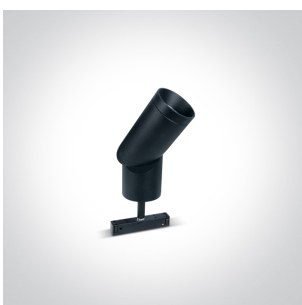

Gallery

Related items