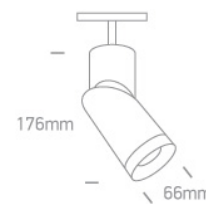

## 42116C/B/W

Track spot for magnetic track, ideal for shops and showrooms.

Complies with standard EN60598-1 and any other specific standards.

### Dimensions

### Physical Specification

Item Group

New 2022 Edition 2

Family

Tracks & Magnetic

Order Code	42116C/B/W
Colour	Black
Material	Aluminium
Shape	Circular
Height	176mm
Diameter	66mm
Track mounted	Yes
Indoor	Yes
Adjustable	2 Directions