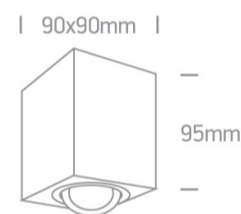

13 Wall & Ceiling LED>The COB Indoor Cubes

12106CA/W/W

6W COB LED cylinder, with a modern design, ideal for residential and commercial illumination.

Complete with non-dimmable LED driver.

Complies with standard EN60598-1 and any other specific standards.

Downloads

Dimensions

Gallery

Physical Specification

Item Group

13 Wall & Ceiling LED

Family

The COB Indoor Cubes

Length

90mm

Width	90mm
Height	94mm
Surface Ceiling	Yes
Indoor	Yes
Adjustable	1 Direction

Electrical Characteristics

Gear	Built In
Fitting + Driver	
Input Voltage	220-240V
50 Hz	Yes
60 Hz	Yes
Safety Class	
Power(Watts)	6W
IP Rating	IP20
Light Source	LED built in
Dimmable	No
F Mark	

Illumination Data

Colour Temperature	3000K
Lumen Output	480lm
Light Efficiency	80lm/W
CRI	80
Beam Angle	35°
Illumination Diagram	

Packing Info

Box Length	10cm
Box Width	10cm
Box Height	11,5cm
Box Weight	0.580kg
Pcs/Carton	10
Barcode	5291889045878
HS Code	9405409900