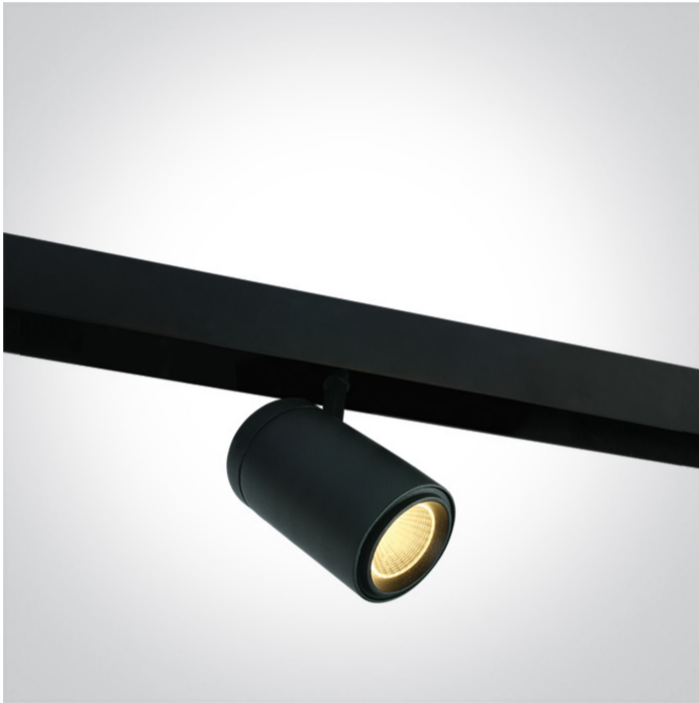

10 Tracks & Magnetic > Magnetic Track Lights

42114C/B/W

Track spot for magnetic track, ideal for shops and showrooms.

Complies with standard EN60598-1 and any other specific standards.

Downloads

Dimensions

10 Tracks & Magnetic

Family

Magnetic Track Lights

Order Code	42114C/B/W
Colour	Black
Material	Aluminium
Shape	Circular
Height	154mm
Diameter	83mm
Track mounted	Yes
Indoor	Yes
Adjustable	2 Directions

Electrical Characteristics

Fitting

Input Type	Constant Voltage
Input Voltage	48V DC
Safety Class	
Power(Watts)	30W
IP Rating	IP20
Light Source	LED built in
LED Type	COB
LED Brand	Cree
LED Number	1

Illumination Data

Colour Temperature	3000K
Lumen Output	2400lm
Light Efficiency	80lm/W
CRI	90
Beam Angle	38°
Illumination Diagram	