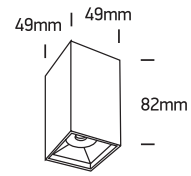

INSTALLATION MANUAL

12106B

ecolight

230V | COB LED | 6W | IP20 | Aluminium

Complete with 120mA driver.

90
CRI

one
LIGHT

Warnings: