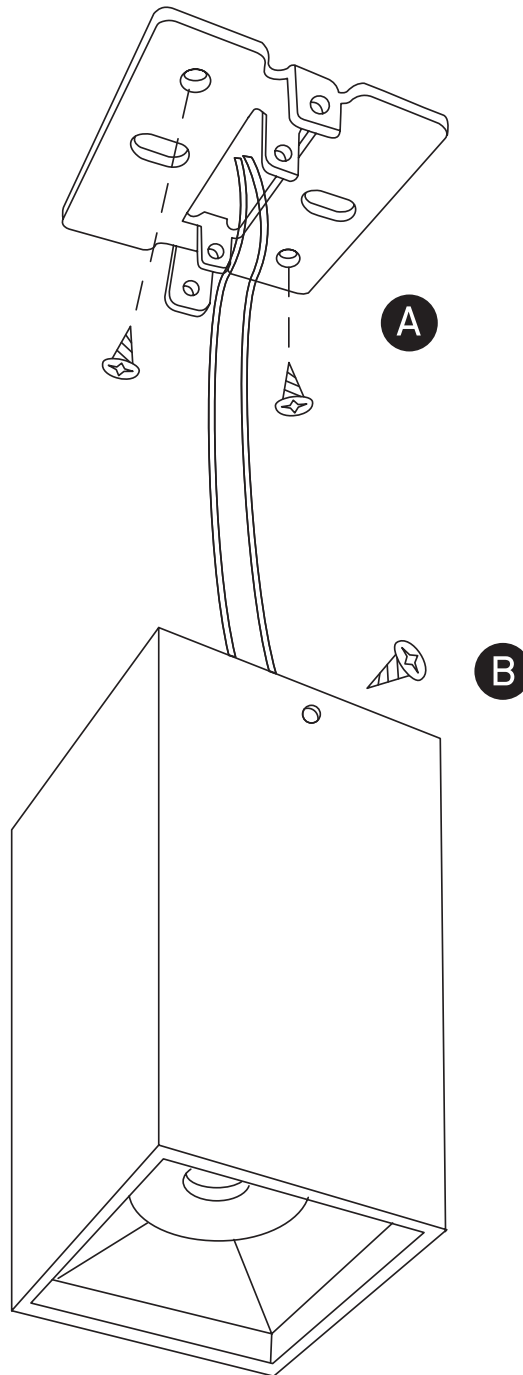

INSTALLATION MANUAL

12106B

ecolight

230V | COB LED | 6W | IP20 | Aluminium

Complete with 120mA driver.

90
CRI

one
LIGHT

Warnings: