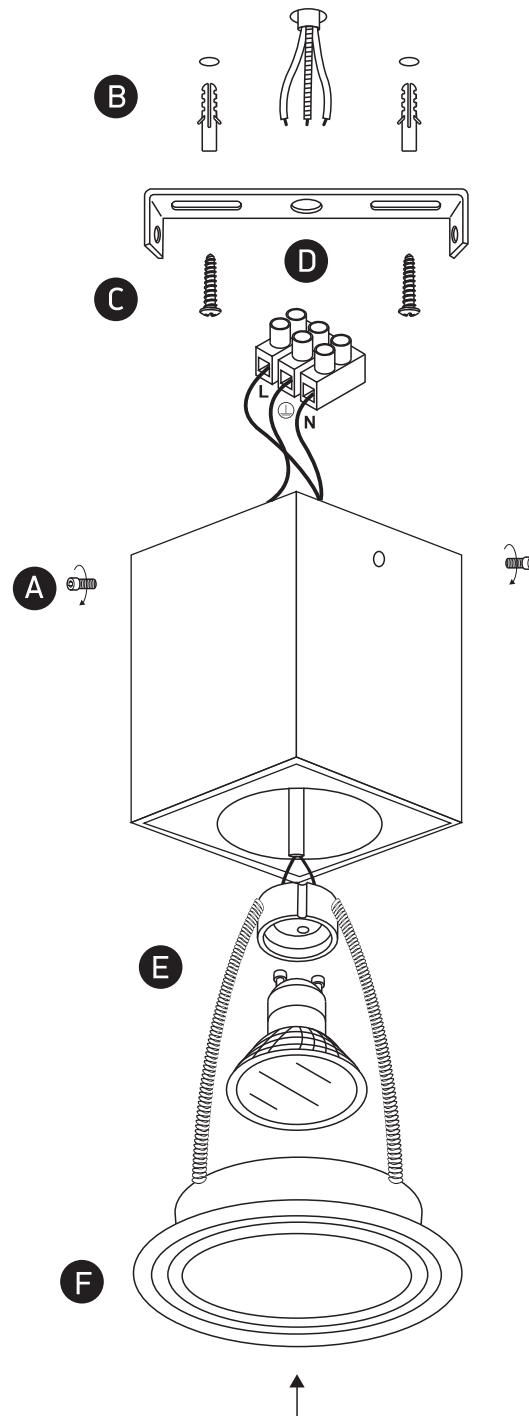

INSTALLATION MANUAL

12105YA

100-240V | MR16 | GU10 | 10W | IP20 | Aluminium | Adjustable

one
LIGHT

Warnings:

1. Make sure that the product is installed properly before connecting to electricity.
2. Do not cover the fitting.
3. Maintenance and installation should only be carried out by a professional electrician.