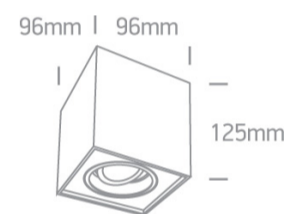

12 Wall & Ceiling>The GU10 Adjustable Cubes Aluminium

12105YA/W

10W MR16 GU10 Ceiling Light.

Complies with standard EN60598-1 and any other specific standards.

Downloads

Dimensions

Physical Specification

Item Group	12 Wall & Ceiling
Family	The GU10 Adjustable Cubes Aluminium
Order Code	12105YA/W
Colour	White
Material	Aluminium
Shape	Rectangular
Length	96mm
Width	96mm
Height	125mm
Surface Ceiling	Yes
Indoor	Yes
Adjustable	2 Directions

Illumination Data

Illumination Diagram

Packing Info

Box Length	10cm
Box Width	10cm
Box Height	13cm
Box Weight	0.535kg
Pcs/Carton	20
Barcode	5291889060529
HS Code	9405413990

Certification & Warranty

switch to
one light!