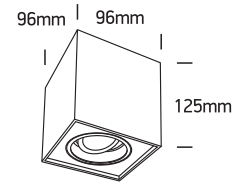

INSTALLATION MANUAL

12105YA

100-240V | MR16 | GU10 | 10W | IP20 | Aluminium | Adjustable

one
LIGHT

Warnings:

1. Make sure that the product is installed properly before connecting to electricity.
2. Do not cover the fitting.
3. Maintenance and installation should only be carried out by a professional electrician.