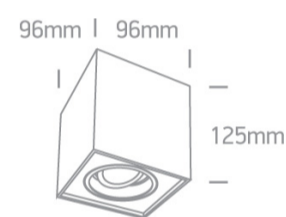

12 Wall & Ceiling>The GU10 Adjustable Cubes Aluminium

12105YA/B

10W MR16 GU10 Ceiling Light.

Complies with standard EN60598-1 and any other specific standards.

Downloads

Dimensions

Physical Specification

Item Group	12 Wall & Ceiling
Family	The GU10 Adjustable Cubes Aluminium
Order Code	12105YA/B
Colour	Black
Material	Aluminium
Shape	Rectangular
Length	96mm
Width	96mm
Height	125mm
Surface Ceiling	Yes
Indoor	Yes
Adjustable	2 Directions

Illumination Data

Illumination Diagram

Packing Info

Box Length	10cm
Box Width	10cm
Box Height	13cm
Box Weight	0.535kg
Pcs/Carton	20
Barcode	5291889060512
HS Code	9405413990

Certification & Warranty

switch to
one light!