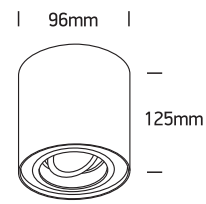

INSTALLATION MANUAL

12105Y

100-240V | MR16 | GU10 | 10W | IP20 | Aluminium | Adjustable

Warnings:

1. Make sure that the product is installed properly before connecting to electricity.
2. Do not cover the fitting.
3. Maintenance and installation should only be carried out by a professional electrician.