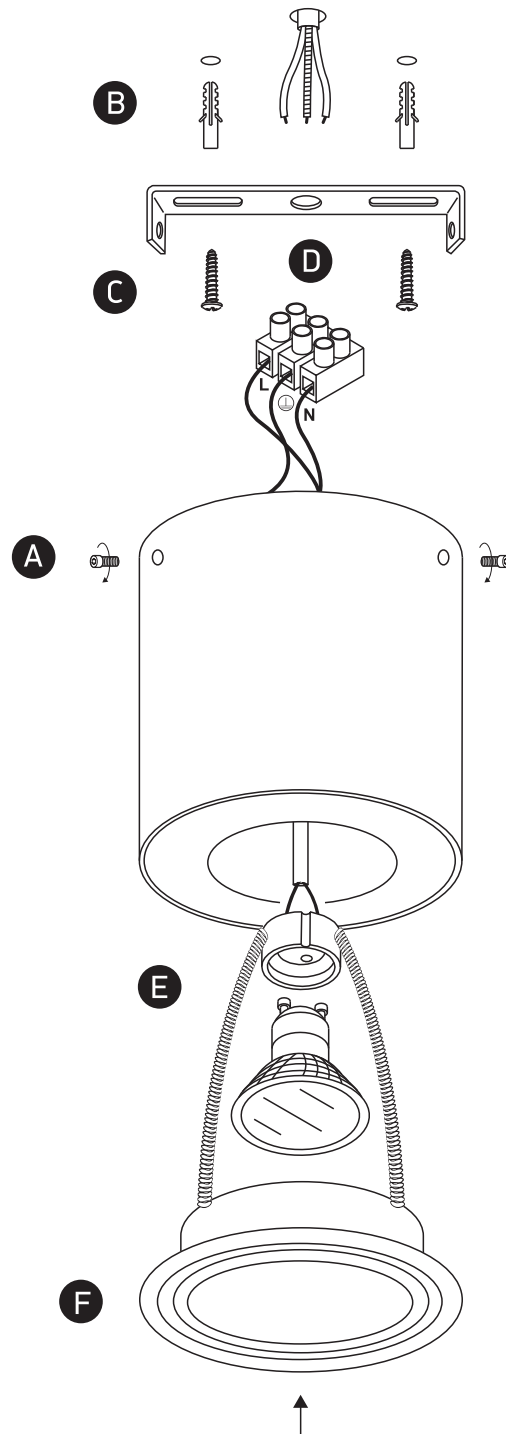

INSTALLATION MANUAL

12105Y

100-240V | MR16 | GU10 | 10W | IP20 | Aluminium | Adjustable

Warnings:

1. Make sure that the product is installed properly before connecting to electricity.
2. Do not cover the fitting.
3. Maintenance and installation should only be carried out by a professional electrician.