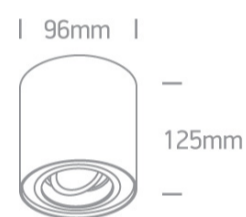

12 Wall & Ceiling>The GU10 Adjustable Cylinders Aluminium

12105Y/W

10W MR16 GU10 Ceiling Light.

Complies with standard EN60598-1 and any other specific standards.

Downloads

Dimensions

Physical Specification

Item Group	12 Wall & Ceiling
Family	The GU10 Adjustable Cylinders Aluminium
Order Code	12105Y/W
Colour	White
Material	Aluminium
Shape	Circular
Height	125mm
Diameter	96mm
Surface Ceiling	Yes
Indoor	Yes
Adjustable	2 Directions

Illumination Diagram	
----------------------	---

Packing Info

Box Length	10cm
------------	------

Box Width	10cm
-----------	------

Box Height	13cm
------------	------

Box Weight	0.460kg
------------	---------