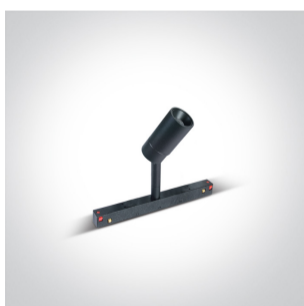

10 Tracks & Magnetic > Magnetic Spots

42108L/B/W

DALI Track spot for magnetic track, ideal for shops and showrooms.

Suitable for MINI, MIDI and MAXI magnetic tracks.

Complies with standard EN60598-1 and any other specific standards.

Downloads

Dimensions

Gallery

Related items