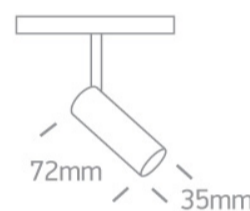

10 Tracks & Magnetic > Magnetic Spots

42108L/B/W

DALI Track spot for magnetic track, ideal for shops and showrooms.

Suitable for MINI, MIDI and MAXI magnetic tracks.

Complies with standard EN60598-1 and any other specific standards.

Downloads

Dimensions

Gallery

Related items

42001/B

42001A/B

42001B/B

42001R/B

Physical Specification

Item Group	10 Tracks & Magnetic
Family	Magnetic Spots
Order Code	42108L/B/W
Colour	Black
Material	Aluminium
Shape	Circular
Height	72mm
Diameter	35mm
Surface Wall	Yes
Track mounted	Yes
Indoor	Yes
Adjustable	2 Directions