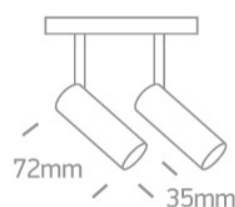

10 Tracks & Magnetic>Magnetic Spots

42108AL/B/W

DALI 2x6W track spots for magnetic track, ideal for shops and showrooms.

Suitable for MINI, MIDI and MAXI magnetic tracks.

Complies with standard EN60598-1 and any other specific standards.

Downloads

Dimensions

Gallery

Related items

42001/B

42001A/B

42001B/B

42001R/B

Physical Specification

Item Group	10 Tracks & Magnetic
Family	Magnetic Spots
Order Code	42108AL/B/W
Colour	Black
Material	Aluminium
Shape	Circular
Height	72mm
Diameter	35mm
Surface Wall	Yes
Track mounted	Yes
Indoor	Yes
Adjustable	2 Directions