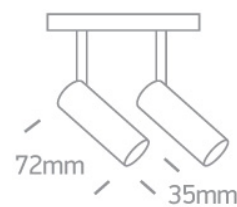

New 2022 Edition 2&gt;Tracks &amp; Magnetic

42108A/B/W

2x6W track spots for magnetic track, ideal for shops and showrooms.

Complies with standard EN60598-1 and any other specific standards.

## Dimensions

## Physical Specification

Item Group

New 2022 Edition 2

Family

Tracks &amp; Magnetic

Order Code	42108A/B/W
Colour	Black
Material	Aluminium
Shape	Circular
Height	72mm
Diameter	35mm
Surface Wall	Yes
Track mounted	Yes
Indoor	Yes
Adjustable	2 Directions