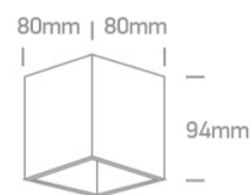

12 Wall & Ceiling>GU10 Decorative Cubes Aluminium

12105TA/W

10W MR16 GU10 Ceiling Light.

Complies with standard EN60598-1 and any other specific standards.

Downloads

Dimensions

Physical Specification

Item Group	12 Wall & Ceiling
Family	GU10 Decorative Cubes Aluminium
Order Code	12105TA/W
Colour	White
Material	Aluminium
Shape	Rectangular
Length	80mm
Width	80mm
Height	94mm
Surface Ceiling	Yes
Indoor	Yes
Adjustable	No

Illumination Data

Illumination Diagram

Packing Info

Box Length	8,8cm
Box Width	8,8cm
Box Height	10cm
Box Weight	0.425kg
Pcs/Carton	20
Barcode	5291889060604
HS Code	9405409900

Certification & Warranty

Warranty