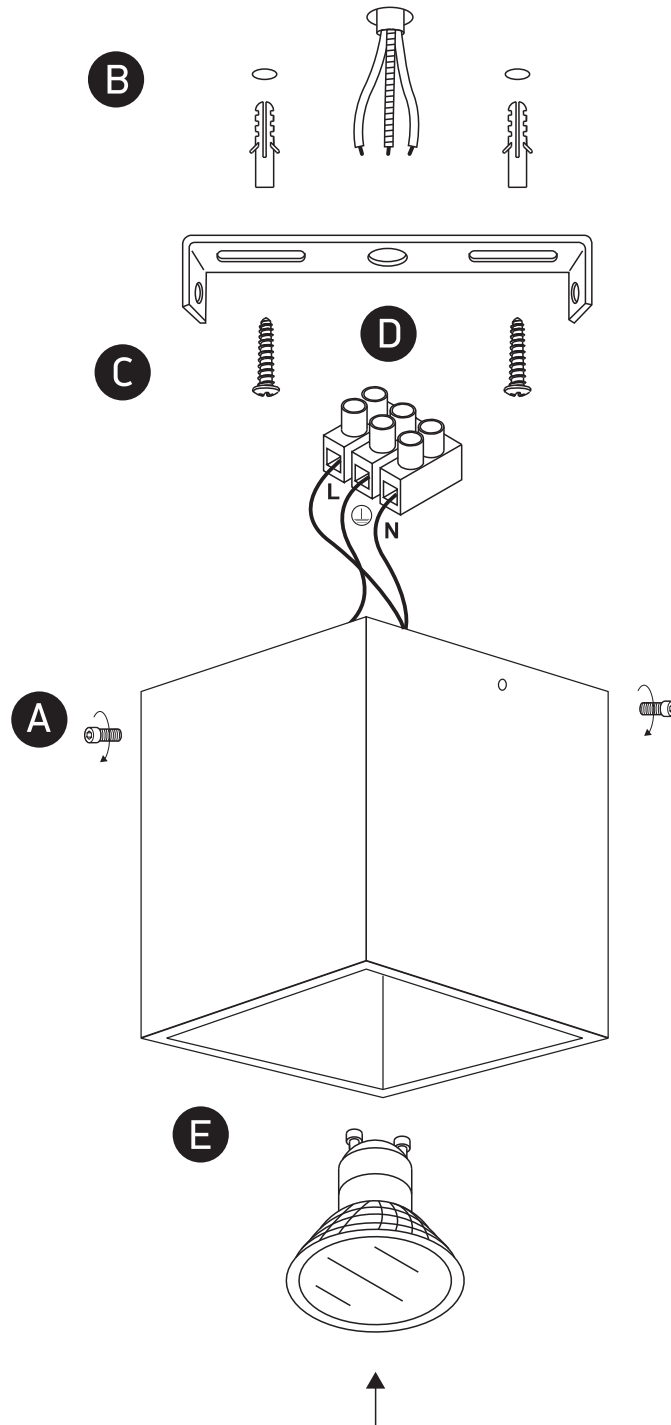

INSTALLATION MANUAL

12105TA

100-240V | MR16 | GU10 | 10W | IP20 | Aluminium

one
LIGHT

Warnings:

1. Make sure that the product is installed properly before connecting to electricity.
2. Do not cover the fitting.
3. Maintenance and installation should only be carried out by a professional electrician.