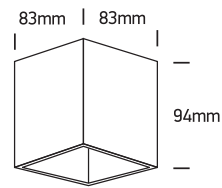

INSTALLATION MANUAL

12105TA

100-240V | MR16 | GU10 | 10W | IP20 | Aluminium

one
LIGHT

Warnings:

1. Make sure that the product is installed properly before connecting to electricity.
2. Do not cover the fitting.
3. Maintenance and installation should only be carried out by a professional electrician.