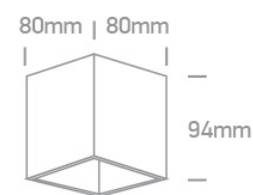

12 Wall & Ceiling>GU10 Decorative Cubes Aluminium

12105TA/B

10W MR16 GU10 Ceiling Light.

Complies with standard EN60598-1 and any other specific standards.

Downloads

Dimensions

Physical Specification

Item Group	12 Wall & Ceiling
Family	GU10 Decorative Cubes Aluminium
Order Code	12105TA/B
Colour	Black
Material	Aluminium
Shape	Rectangular
Length	80mm
Width	80mm
Height	94mm
Surface Ceiling	Yes
Indoor	Yes
Adjustable	No

Illumination Data

Illumination Diagram

Packing Info

Box Length	8,8cm
Box Width	8,8cm
Box Height	10cm
Box Weight	0.425kg
Pcs/Carton	20
Barcode	5291889060598
HS Code	9405409900

Certification & Warranty

Warranty