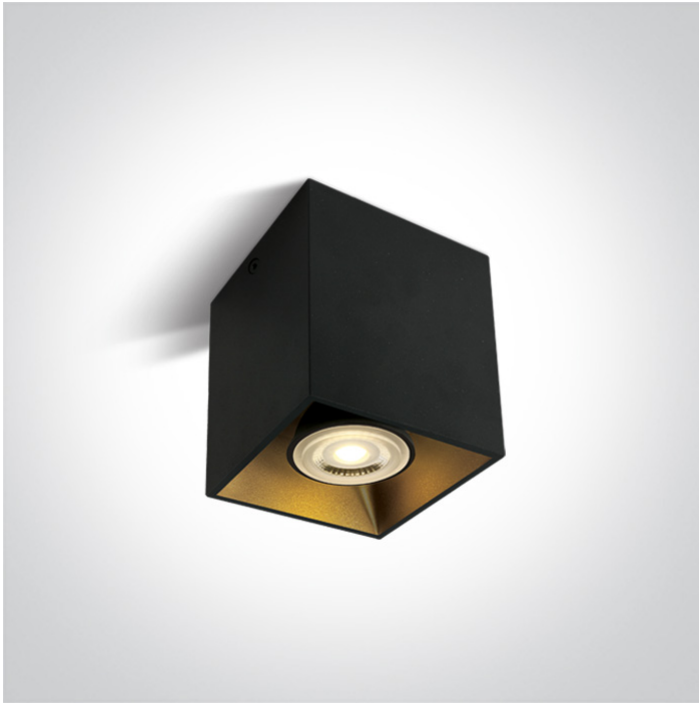

12 Wall & Ceiling>GU10 Decorative Cubes Aluminium

12105TA/B

10W MR16 GU10 Ceiling Light.

Complies with standard EN60598-1 and any other specific standards.

Downloads

Dimensions

Physical Specification

Item Group	12 Wall & Ceiling
Family	GU10 Decorative Cubes Aluminium
Order Code	12105TA/B
Colour	Black
Material	Aluminium
Shape	Rectangular
Length	80mm
Width	80mm
Height	94mm
Surface Ceiling	Yes
Indoor	Yes
Adjustable	No