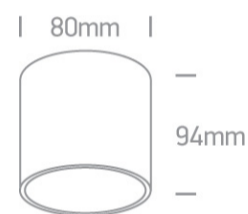

12 Wall &amp; Ceiling &gt; GU10 Decorative Cylinders Aluminium

12105T/W

10W MR16 GU10 Ceiling Light.

Complies with standard EN60598-1 and any other specific standards.

## Dimensions

## Physical Specification

Item Group	12 Wall & Ceiling
Family	GU10 Decorative Cylinders Aluminium
Order Code	12105T/W
Colour	White
Material	Aluminium
Shape	Circular
Height	94mm
Diameter	80mm
Surface Ceiling	Yes
Indoor	Yes
Adjustable	No

### Packing Info

Box Length	8,5cm
------------	-------

Box Width	8,5cm
-----------	-------

Box Height	10cm
------------	------

Box Weight	0.275kg
------------	---------

Pcs/Carton	20
------------	----

Barcode	5291889060567
---------	---------------