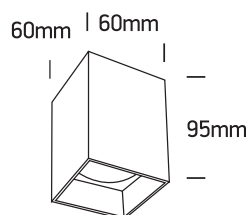

INSTALLATION MANUAL

12105NA

100-240V | MR16 | GU10 | 10W | IP20 | Aluminium

Warnings:

1. Make sure that the product is installed properly before connecting to electricity.
2. Do not cover the fitting.
3. Maintenance and installation should only be carried out by a professional electrician.