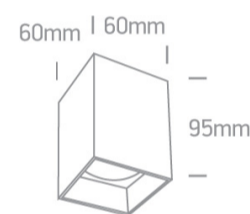

12 Wall & Ceiling>The GU10 Dark Light Aluminium

12105NA/W

10W MR16 GU10 White downlight with Black reflector.

Complies with standard EN60598-1 and any other specific standards.

Downloads

Dimensions

Physical Specification

Item Group	12 Wall & Ceiling
Family	The GU10 Dark Light Aluminium
Order Code	12105NA/W
Colour	White
Material	Aluminium
Shape	Rectangular
Length	60mm
Width	60mm
Height	95mm
Surface Ceiling	Yes
Indoor	Yes
Adjustable	No

Illumination Data

Illumination Diagram	
Dark Light	Yes

Packing Info

Box Length	9cm
Box Width	9cm
Box Height	10,5cm
Box Weight	0.325kg
Pcs/Carton	36
Barcode	5291889055532
HS Code	9405409900

Certification & Warranty