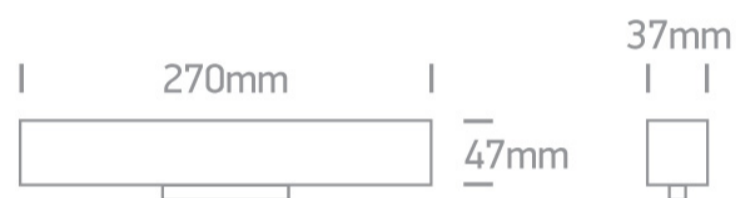

New 2022 Edition 2>Tracks & Magnetic

42102BL/B/W

DALI LED Linear magnetic track light, ideal for shops and showrooms.

Complies with standard EN60598-1 and any other specific standards.

Downloads

Dimensions

Tracks & Magnetic

Order Code	42102BL/B/W
Colour	Black
Material	Aluminium
Shape	Rectangular
Length	270mm
Width	37mm
Height	47mm
Surface Wall	Yes
Track mounted	Yes
Indoor	Yes
Adjustable	No

Electrical Characteristics

Fitting

Input Type	Constant Voltage
Input Voltage	48V DC
Safety Class	
Power(Watts)	22W
IP Rating	IP20
Light Source	LED built in
LED Type	SMD 3535
LED Brand	Osram
LED Number	10

Illumination Data

Colour Temperature	3000K
Lumen Output	1760lm
Light Efficiency	80lm/W
CRI	90