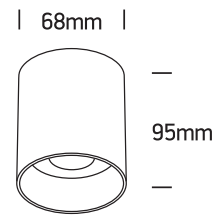

# INSTALLATION MANUAL

12105N

100-240V | MR16 | GU10 | 10W | IP20 | Aluminium