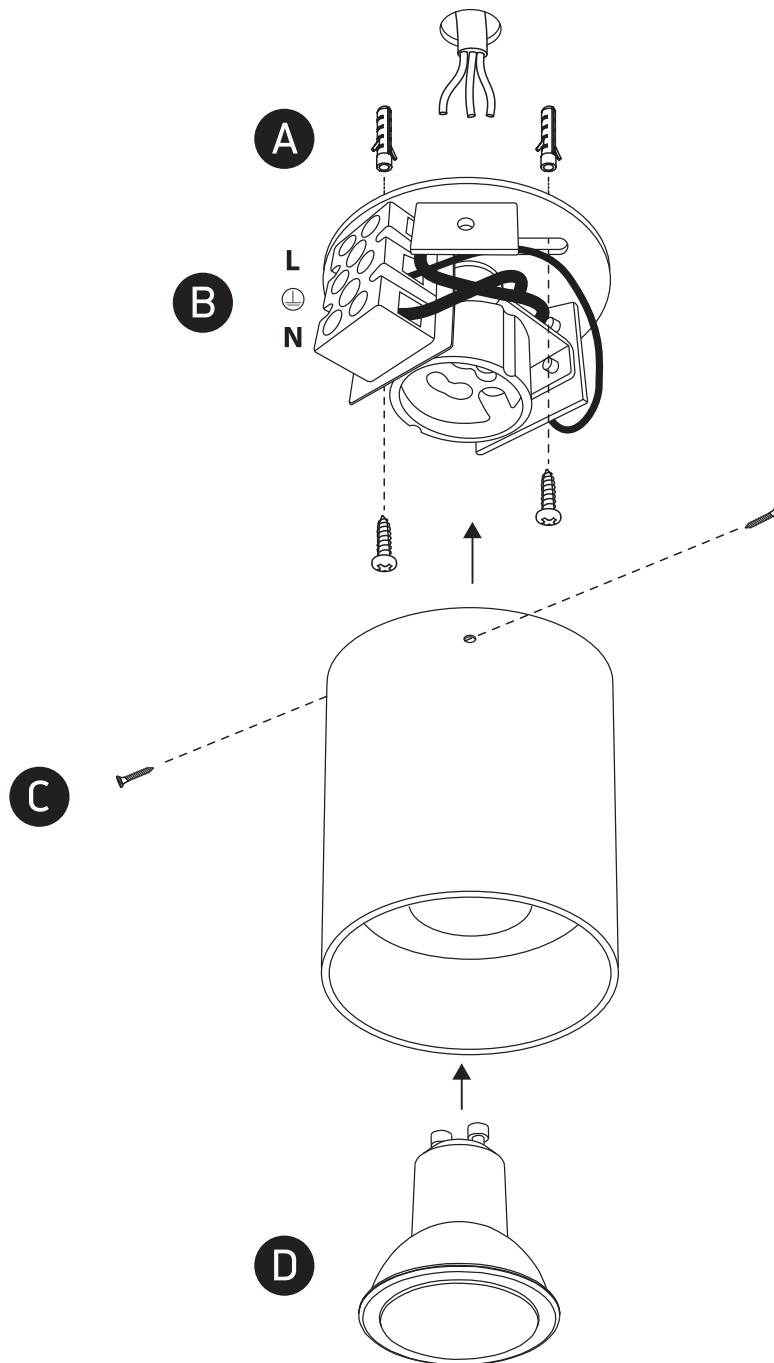

# INSTALLATION MANUAL

12105N

100-240V | MR16 | GU10 | 10W | IP20 | Aluminium