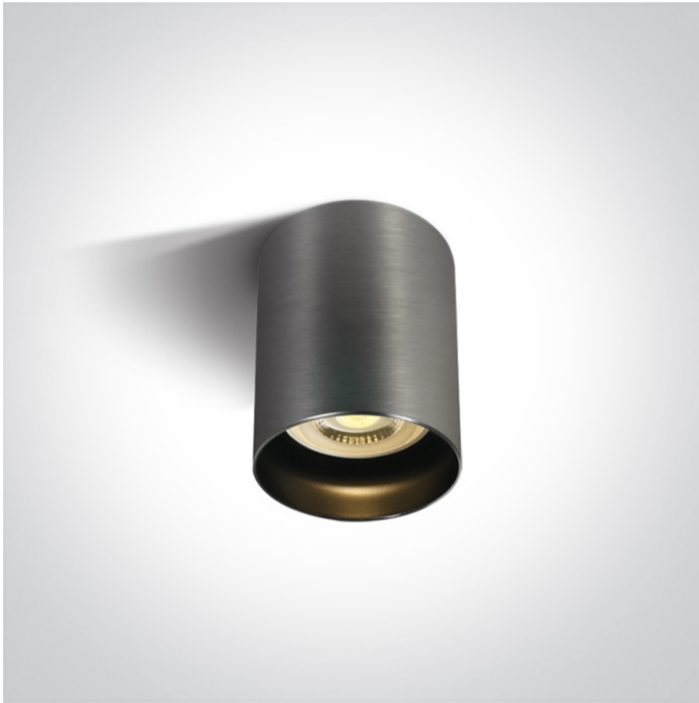

12 Wall &amp; Ceiling&gt;The GU10 Dark Light Aluminium

**12105N/MG**

10W MR16 GU10 Metal Grey cylinder downlight.

Complies with standard EN60598-1 and any other specific standards.

## Physical Specification

Item Group	12 Wall & Ceiling
Family	The GU10 Dark Light Aluminium
Order Code	12105N/MG
Colour	Metal Grey
Material	Aluminium
Shape	Circular
Height	95mm
Diameter	68mm
Surface Ceiling	Yes
Indoor	Yes
Adjustable	No