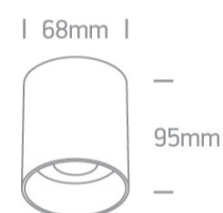

12 Wall &amp; Ceiling&gt;The GU10 Dark Light Aluminium

**12105N/MG**

10W MR16 GU10 Metal Grey cylinder downlight.

Complies with standard EN60598-1 and any other specific standards.

## Dimensions

## Physical Specification

Item Group	12 Wall & Ceiling
Family	The GU10 Dark Light Aluminium
Order Code	12105N/MG
Colour	Metal Grey
Material	Aluminium
Shape	Circular
Height	95mm
Diameter	68mm
Surface Ceiling	Yes
Indoor	Yes
Adjustable	No

## Packing Info

Box Length	9cm
Box Width	9cm
Box Height	10,5cm
Box Weight	0.325kg
Pcs/Carton	36
Barcode	5291889064855
HS Code	9405409900

Certification & Warranty

Warranty

5 Years

Weee Directive

Yes

switch to  
**one light!**