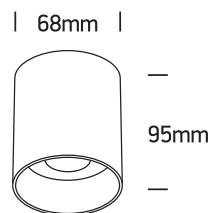

INSTALLATION MANUAL

12105N

100-240V | MR16 | GU10 | 10W | IP20 | Aluminium

Warnings:

1. Make sure that the product is installed properly before connecting to electricity.
2. Do not cover the fitting.
3. Maintenance and installation should only be carried out by a professional electrician.