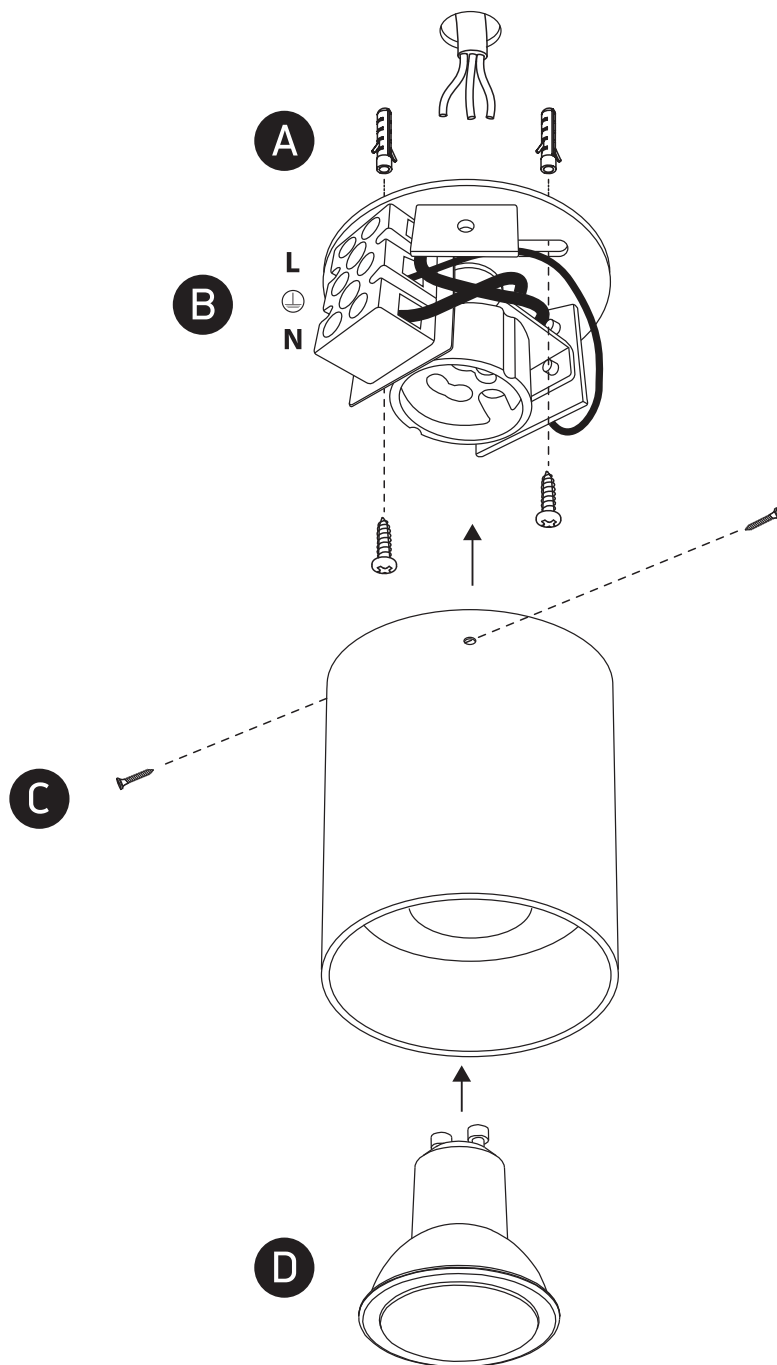

INSTALLATION MANUAL

12105N

100-240V | MR16 | GU10 | 10W | IP20 | Aluminium

Warnings:

1. Make sure that the product is installed properly before connecting to electricity.
2. Do not cover the fitting.
3. Maintenance and installation should only be carried out by a professional electrician.