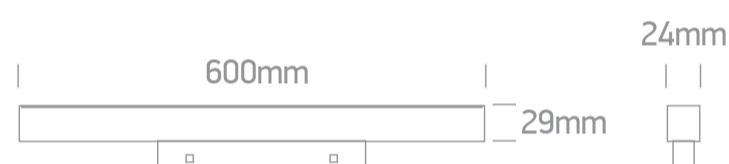

Dimensions