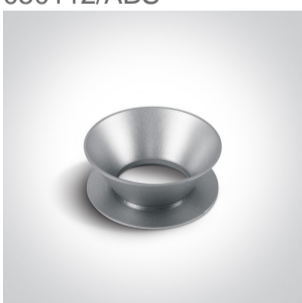

12 Wall & Ceiling>The Chill Out Cylinder Aluminium

12105MA/W

10W MR16 GU10 cylinder downlight.

Reflector must be ordered separately.

Complies with standard EN60598-1 and any other specific standards.

Downloads

Dimensions

Must be ordered separately

050112/ABS

050112/B

050112/BS

050112/CU

050112/DC

050112/G

050112/GL

050112/W

Physical Specification

Item Group	12 Wall & Ceiling
Family	The Chill Out Cylinder Aluminium
Order Code	12105MA/W
Colour	White
Material	Aluminium
Shape	Circular
Height	250mm
Diameter	75mm
Surface Ceiling	Yes
Indoor	Yes
Adjustable	No