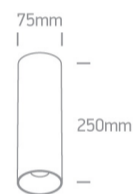

12 Wall & Ceiling>The Chill Out Cylinder Aluminium

12105MA/W

10W MR16 GU10 cylinder downlight.

Reflector must be ordered separately.

Complies with standard EN60598-1 and any other specific standards.

Downloads

Dimensions

Must be ordered separately

050112/ABS

050112/B

050112/BS

050112/CU

050112/DC

050112/G

050112/GL

050112/W

Physical Specification

Item Group	12 Wall & Ceiling
Family	The Chill Out Cylinder Aluminium
Order Code	12105MA/W
Colour	White
Material	Aluminium
Shape	Circular
Height	250mm
Diameter	75mm
Surface Ceiling	Yes
Indoor	Yes
Adjustable	No

Illumination Data

Dark Light

Yes

Packing Info

Box Length	8cm
Box Width	8cm
Box Height	26cm
Box Weight	0.465kg
Pcs/Carton	20
Barcode	5291889063704
HS Code	9405413990

Certification & Warranty

Warranty

5 years