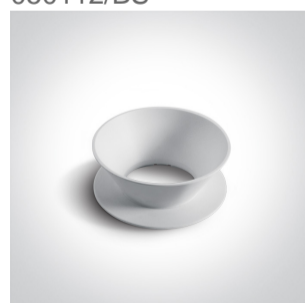

12 Wall & Ceiling>The Chill Out Cylinder Aluminium

12105MA/W

10W MR16 GU10 cylinder downlight.

Reflector must be ordered separately.

Complies with standard EN60598-1 and any other specific standards.

Downloads

Dimensions

Must be ordered separately

050112/ABS

050112/B

050112/BS

050112/CU

050112/DC

050112/G

050112/GL

050112/W

Physical Specification

Item Group	12 Wall & Ceiling
Family	The Chill Out Cylinder Aluminium
Order Code	12105MA/W
Colour	White
Material	Aluminium
Shape	Circular
Height	250mm
Diameter	75mm
Surface Ceiling	Yes
Indoor	Yes
Adjustable	No