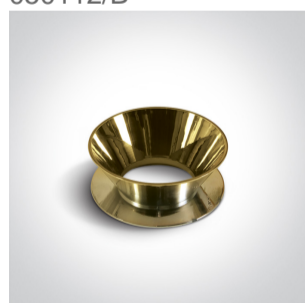

12 Wall & Ceiling>The Chill Out Cylinder Aluminium

12105MA/W

10W MR16 GU10 cylinder downlight.

Reflector must be ordered separately.

Complies with standard EN60598-1 and any other specific standards.

Downloads

Dimensions

Must be ordered separately

050112/ABS

050112/B

050112/BS

050112/CU

050112/DC

050112/G

050112/GL

050112/W

Physical Specification

Item Group	12 Wall & Ceiling
Family	The Chill Out Cylinder Aluminium
Order Code	12105MA/W
Colour	White
Material	Aluminium
Shape	Circular
Height	250mm
Diameter	75mm
Surface Ceiling	Yes
Indoor	Yes
Adjustable	No