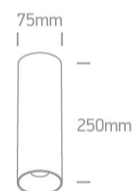

12 Wall & Ceiling>The Chill Out Cylinder Aluminium

12105MA/MG

10W MR16 GU10 Metal Grey cylinder downlight.

Reflector must be ordered separately.

Complies with standard EN60598-1 and any other specific standards.

Downloads

Dimensions

Must be ordered separately

050112/ABS

050112/B

050112/BS

050112/CU

050112/DC

050112/G

050112/GL

050112/W

Physical Specification

Item Group	12 Wall & Ceiling
Family	The Chill Out Cylinder Aluminium
Order Code	12105MA/MG
Colour	Metal Grey
Material	Aluminium
Shape	Circular
Height	250mm
Diameter	75mm
Surface Ceiling	Yes
Indoor	Yes
Adjustable	No

Illumination Data

Dark Light

Yes

Packing Info

Box Length

8cm

Box Width

8cm