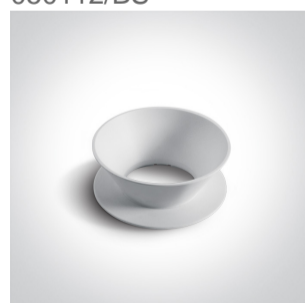

12 Wall & Ceiling>The Chill Out Cylinder Aluminium

12105MA/MG

10W MR16 GU10 Metal Grey cylinder downlight.

Reflector must be ordered separately.

Complies with standard EN60598-1 and any other specific standards.

Downloads

Dimensions

Must be ordered separately

050112/ABS

050112/B

050112/BS

050112/CU

050112/DC

050112/G

050112/GL

050112/W

Physical Specification

Item Group	12 Wall & Ceiling
Family	The Chill Out Cylinder Aluminium
Order Code	12105MA/MG
Colour	Metal Grey
Material	Aluminium
Shape	Circular
Height	250mm
Diameter	75mm
Surface Ceiling	Yes
Indoor	Yes
Adjustable	No