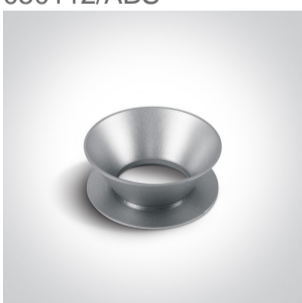

12 Wall & Ceiling>The Chill Out Cylinder Aluminium

12105MA/MG

10W MR16 GU10 Metal Grey cylinder downlight.

Reflector must be ordered separately.

Complies with standard EN60598-1 and any other specific standards.

Downloads

Dimensions

Must be ordered separately

050112/ABS

050112/B

050112/BS

050112/CU

050112/DC

050112/G

050112/GL

050112/W

Physical Specification

Item Group	12 Wall & Ceiling
Family	The Chill Out Cylinder Aluminium
Order Code	12105MA/MG
Colour	Metal Grey
Material	Aluminium
Shape	Circular
Height	250mm
Diameter	75mm
Surface Ceiling	Yes
Indoor	Yes
Adjustable	No