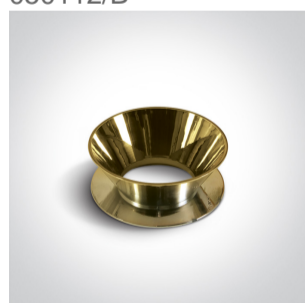

12 Wall & Ceiling>The Chill Out Cylinder Aluminium

12105MA/MG

10W MR16 GU10 Metal Grey cylinder downlight.

Reflector must be ordered separately.

Complies with standard EN60598-1 and any other specific standards.

Downloads

Dimensions

Must be ordered separately

050112/ABS

050112/B

050112/BS

050112/CU

050112/DC

050112/G

050112/GL

050112/W

Physical Specification

Item Group	12 Wall & Ceiling
Family	The Chill Out Cylinder Aluminium
Order Code	12105MA/MG
Colour	Metal Grey
Material	Aluminium
Shape	Circular
Height	250mm
Diameter	75mm
Surface Ceiling	Yes
Indoor	Yes
Adjustable	No