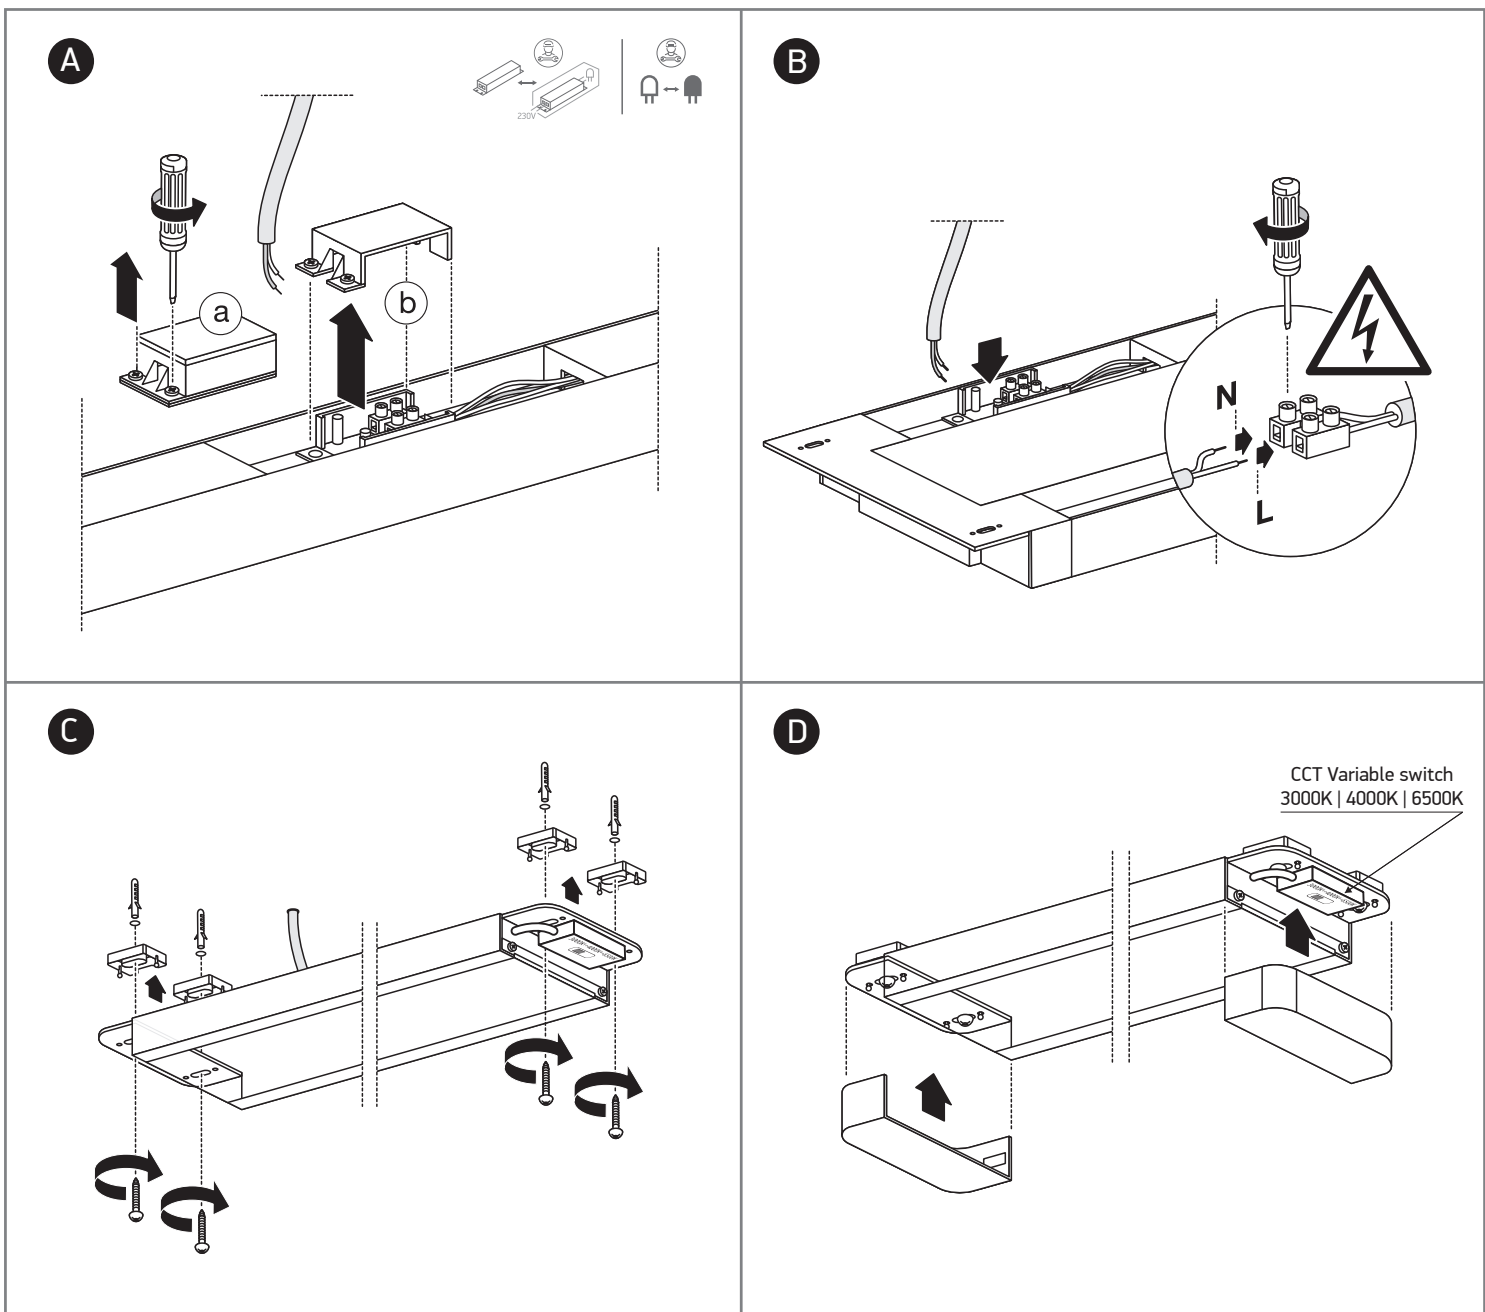

Complete with driver.