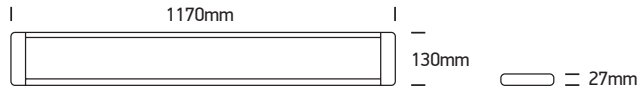

INSTALLATION MANUAL

38225M, 38248M, 38250M

38225M: 230V | SMD 2835 | 25W | IP20 | Aluminium + plastic

38248M: 230V | SMD 2835 | 48W | IP20 | Aluminium + plastic

38250M: 230V | SMD 2835 | 50W | IP20 | Aluminium + plastic