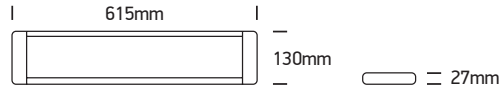

INSTALLATION MANUAL

38225M, 38248M, 38250M

38225M: 230V | SMD 2835 | 25W | IP20 | Aluminium + plastic

38248M: 230V | SMD 2835 | 48W | IP20 | Aluminium + plastic

38250M: 230V | SMD 2835 | 50W | IP20 | Aluminium + plastic