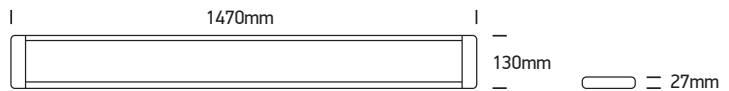

INSTALLATION MANUAL

38225M, 38248M, 38250M

38225M: 230V | SMD 2835 | 25W | IP20 | Aluminium + plastic

38248M: 230V | SMD 2835 | 48W | IP20 | Aluminium + plastic

38250M: 230V | SMD 2835 | 50W | IP20 | Aluminium + plastic