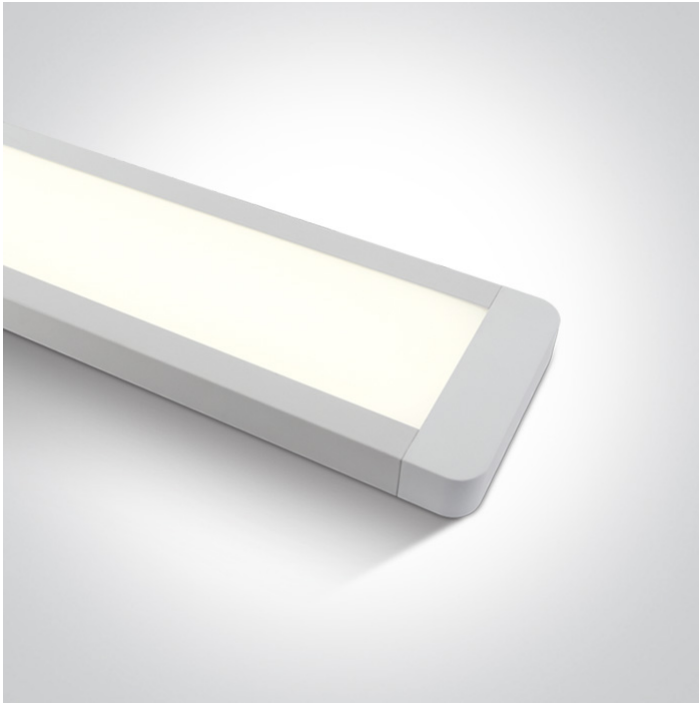

11 Office & Kitchen>The LED Linear Range

38248M/W/C

48W LED fitting ideal for office installation, IP20.

Supplied with non-dimmable LED driver.

Complies with standard EN60598-1 and any other specific standards.

The LED Linear Range

Order Code

38248M/W/C

Colour

White

Material

Aluminium + Plastic

Shape