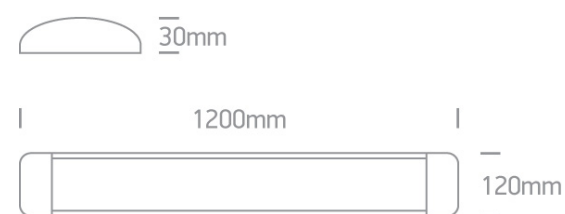

11 Office &amp; Kitchen&gt;The LED Linear Range

38248L/W/C

48W LED fitting ideal for office installation, IP20.

Supplied with non-dimmable LED driver.

Complies with standard EN60598-1 and any other specific standards.

## Dimensions

White

Material

Aluminium

Diffuser Material

PC

Shape	Rectangular
Length	1200mm
Width	120mm
Height	30mm
Surface Ceiling	Yes
Indoor	Yes

#### Packing Info

Box Length	124cm
Box Width	13,5cm
Box Height	3,5cm
Box Weight	1.458kg
Pcs/Carton	12
Barcode	5291889052234
HS Code	9405409900