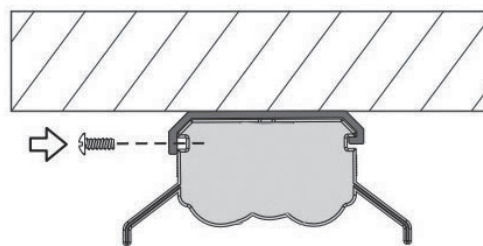

INSTALLATION MANUAL

38236R

ecolight

100-240V | 50/60Hz | 43W | IP20 | 30000 Hrs

Complete with driver.

one
LIGHT

SCREWS 4x16mm
0.6N/m

Warnings: