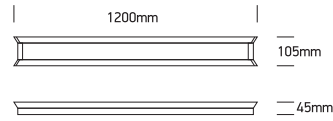

INSTALLATION MANUAL

38236R

ecolight

100-240V | 50/60Hz | 43W | IP20 | 30000 Hrs

Complete with driver.

one
LIGHT

SCREWS 4x16mm
0.6N/m

Warnings: