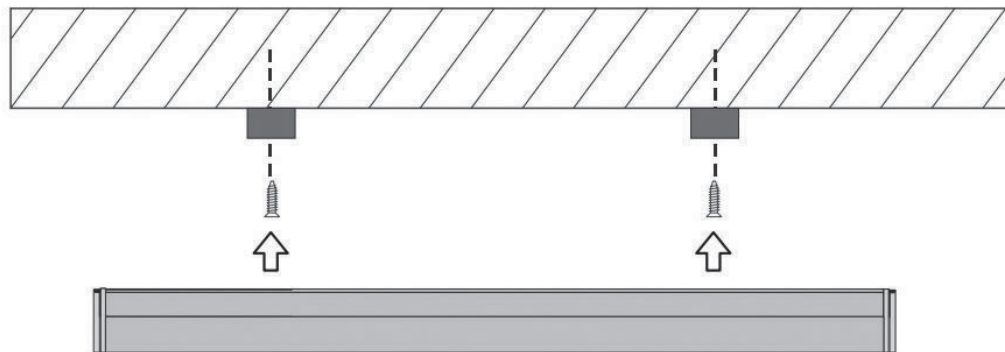

INSTALLATION MANUAL

38236R

ecolight

100-240V | 50/60Hz | 43W | IP20 | 30000 Hrs

Complete with driver.

one
LIGHT

SCREWS 4x16mm
0.6N/m

Warnings: