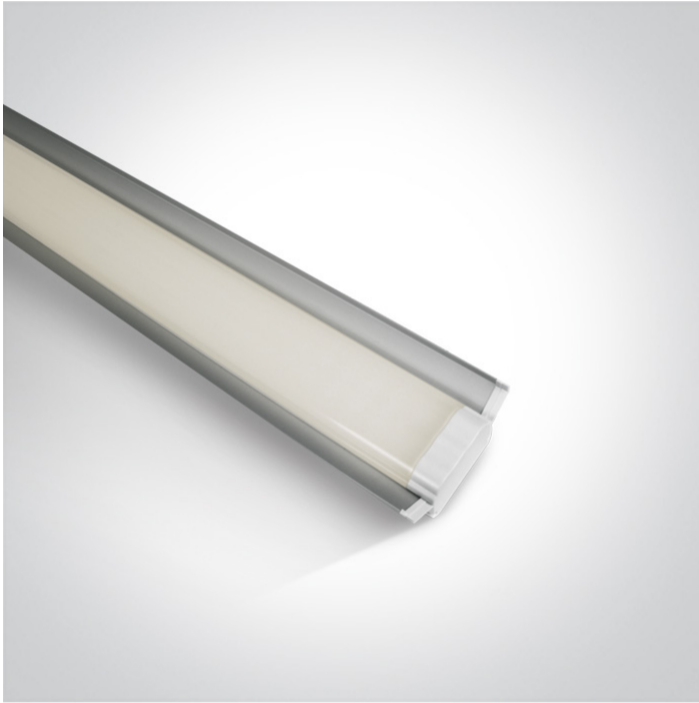

21 Industrial & Floodlights>The Supermarket LED Linear Range Aluminium + PC

38236R/C

LED linear, ideal for supermarket applications. It can replace fluorescent fittings mounted on cable channels.

Supplied with 100-240V LED driver as standard.

Complies with standard EN60598-1 and any other specific standards.

Downloads

Dimensions

Physical Specification

Item Group	21 Industrial & Floodlights
Family	The Supermarket LED Linear Range Aluminium + PC
Order Code	38236R/C
Colour	Grey
Material	Die Cast
Diffuser Material	Glass
Shape	Rectangular
Length	1200mm
Width	105mm
Height	40mm
Surface Ceiling	Yes
Indoor	Yes