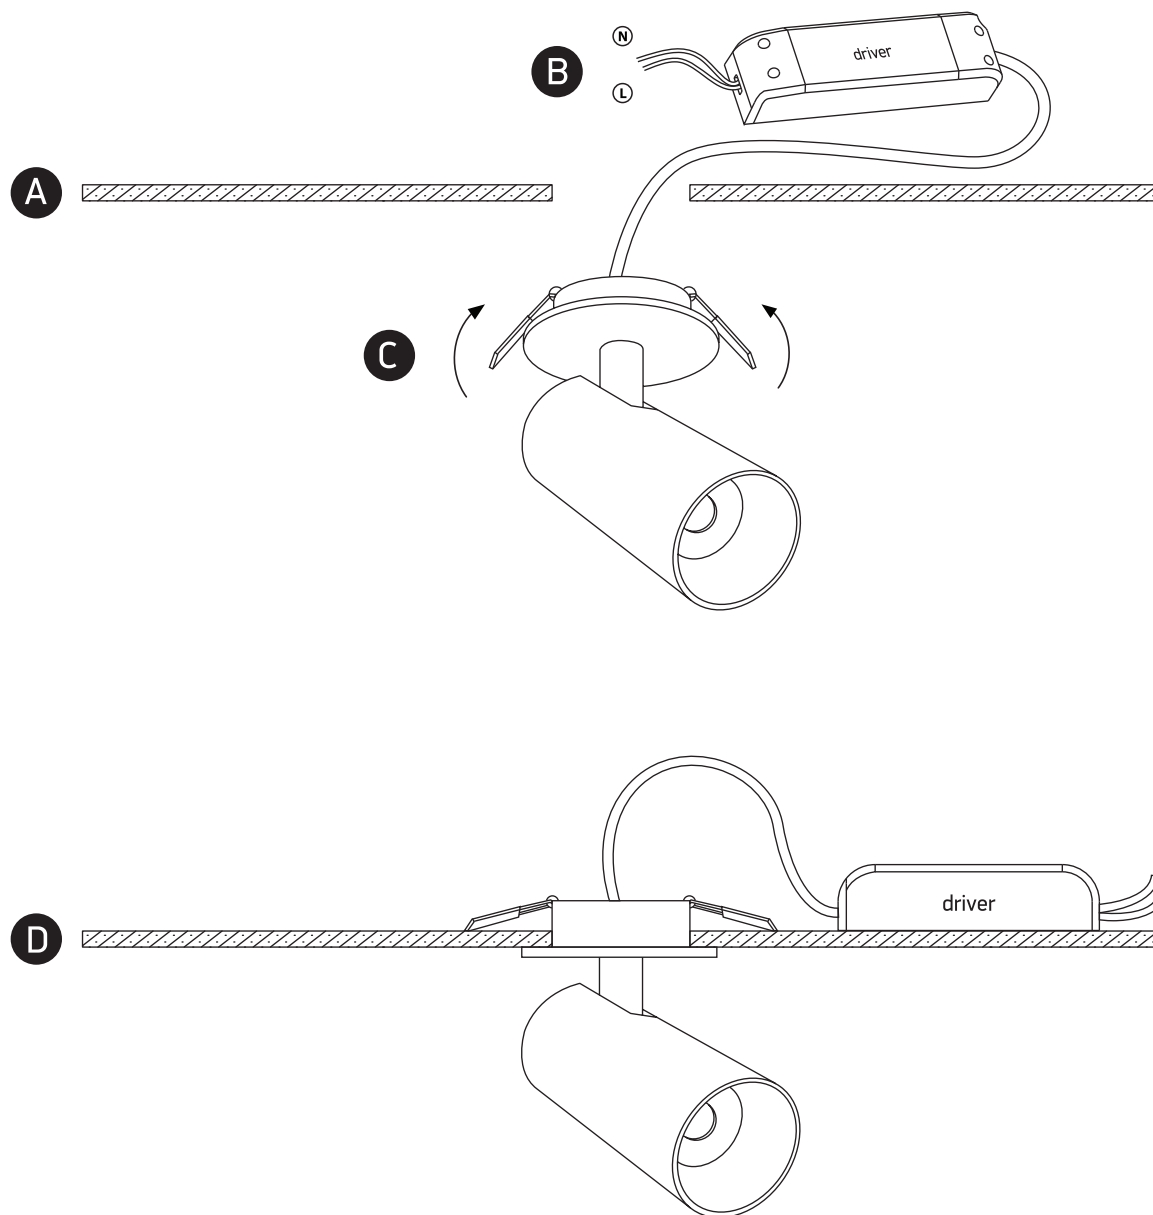

## 11107RA

**ecodownlight**

60mm

700mA | 7W | IP20 | Aluminium | Adjustable

Requires 700mA driver.

90  
CRI

**one**  
LIGHT

### Warnings:

1. Make sure that the product is installed properly before connecting to electricity.
2. Do not cover the fitting.
3. Maintenance and installation should only be carried out by a professional electrician.