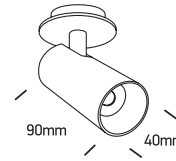

## 11107RA

**ecodownlight**

60mm

700mA | 7W | IP20 | Aluminium | Adjustable

Requires 700mA driver.

90  
CRI

**one**  
LIGHT