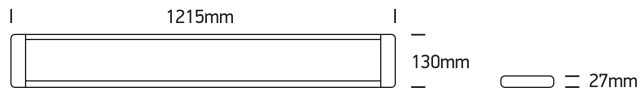

INSTALLATION MANUAL

38225M, 38248M

ecolight

**80
CRI**

Complete with driver.

one
LIGHT

38225M: 230V | SMD 2835 | 25W | IP20 | Aluminium + plastic

38248M: 230V | SMD 2835 | 48W | IP20 | Aluminium + plastic