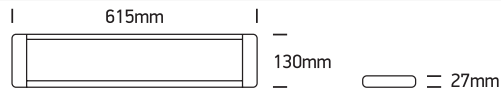

INSTALLATION MANUAL

38225M, 38248M

ecolight

**80
CRI**

Complete with driver.

one
LIGHT

38225M: 230V | SMD 2835 | 25W | IP20 | Aluminium + plastic

38248M: 230V | SMD 2835 | 48W | IP20 | Aluminium + plastic