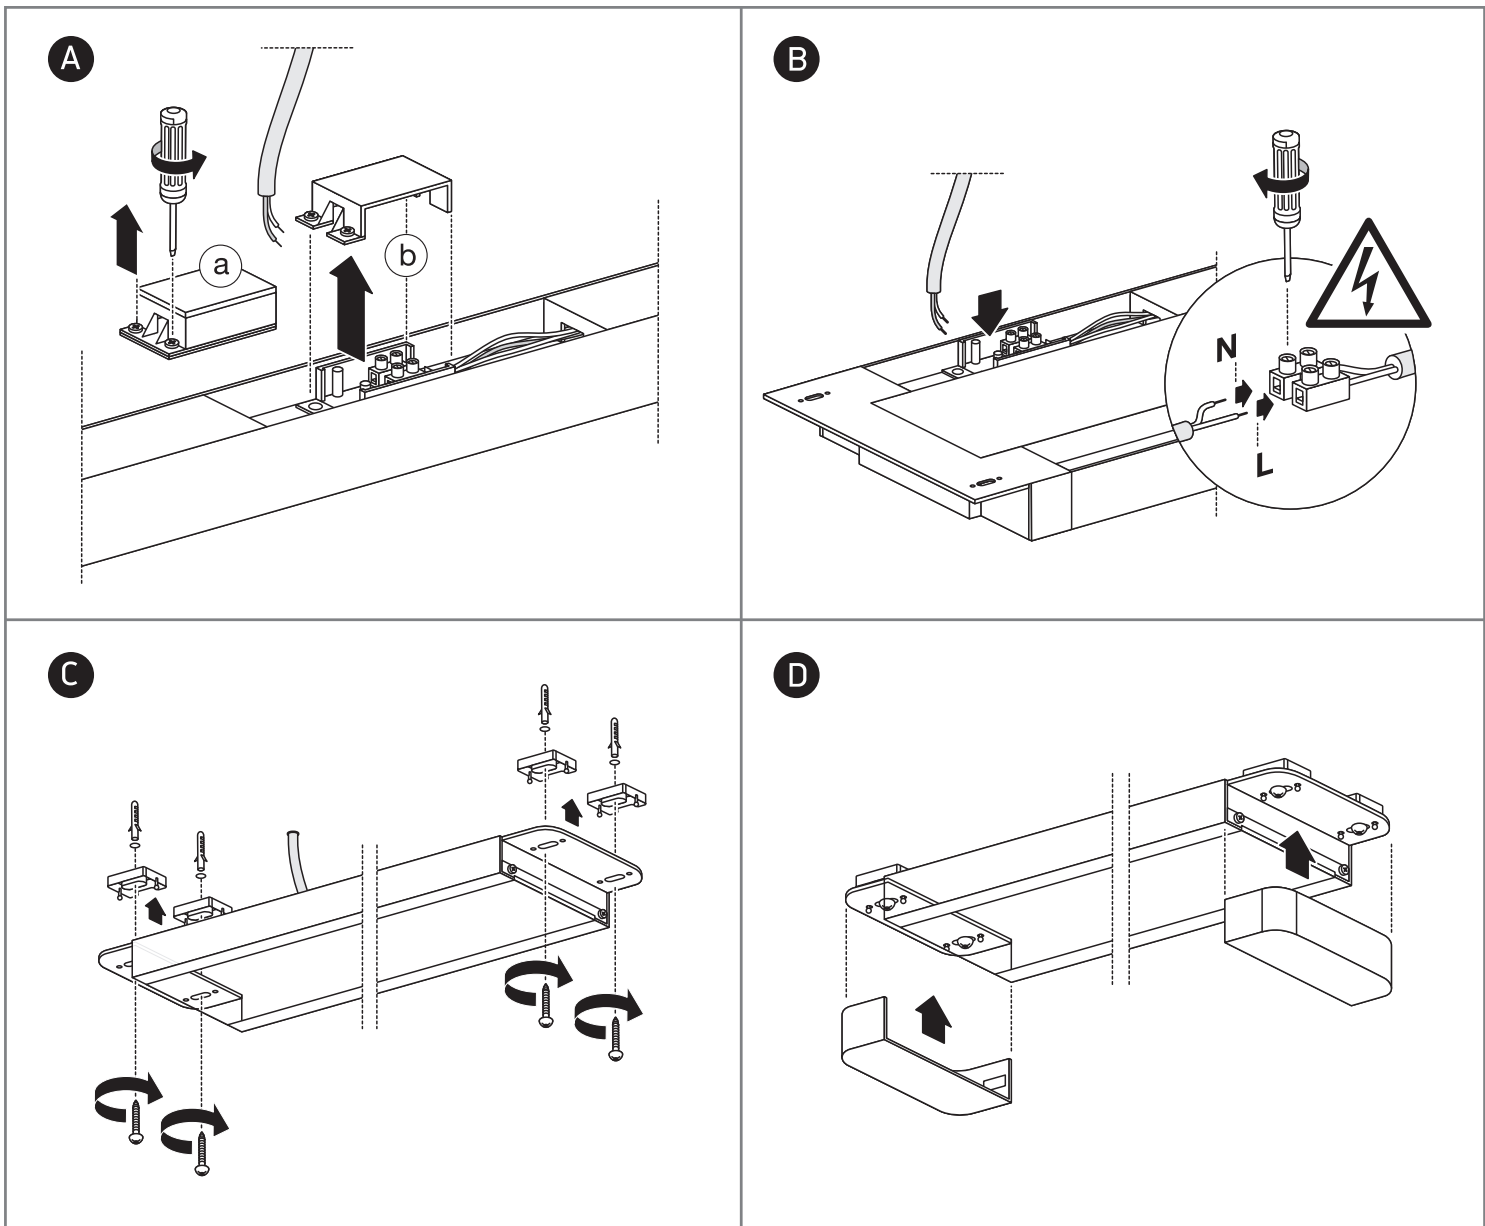

INSTALLATION MANUAL

38225M, 38248M

ecolight

**80
CRI**

Complete with driver.

one
LIGHT

38225M: 230V | SMD 2835 | 25W | IP20 | Aluminium + plastic

38248M: 230V | SMD 2835 | 48W | IP20 | Aluminium + plastic